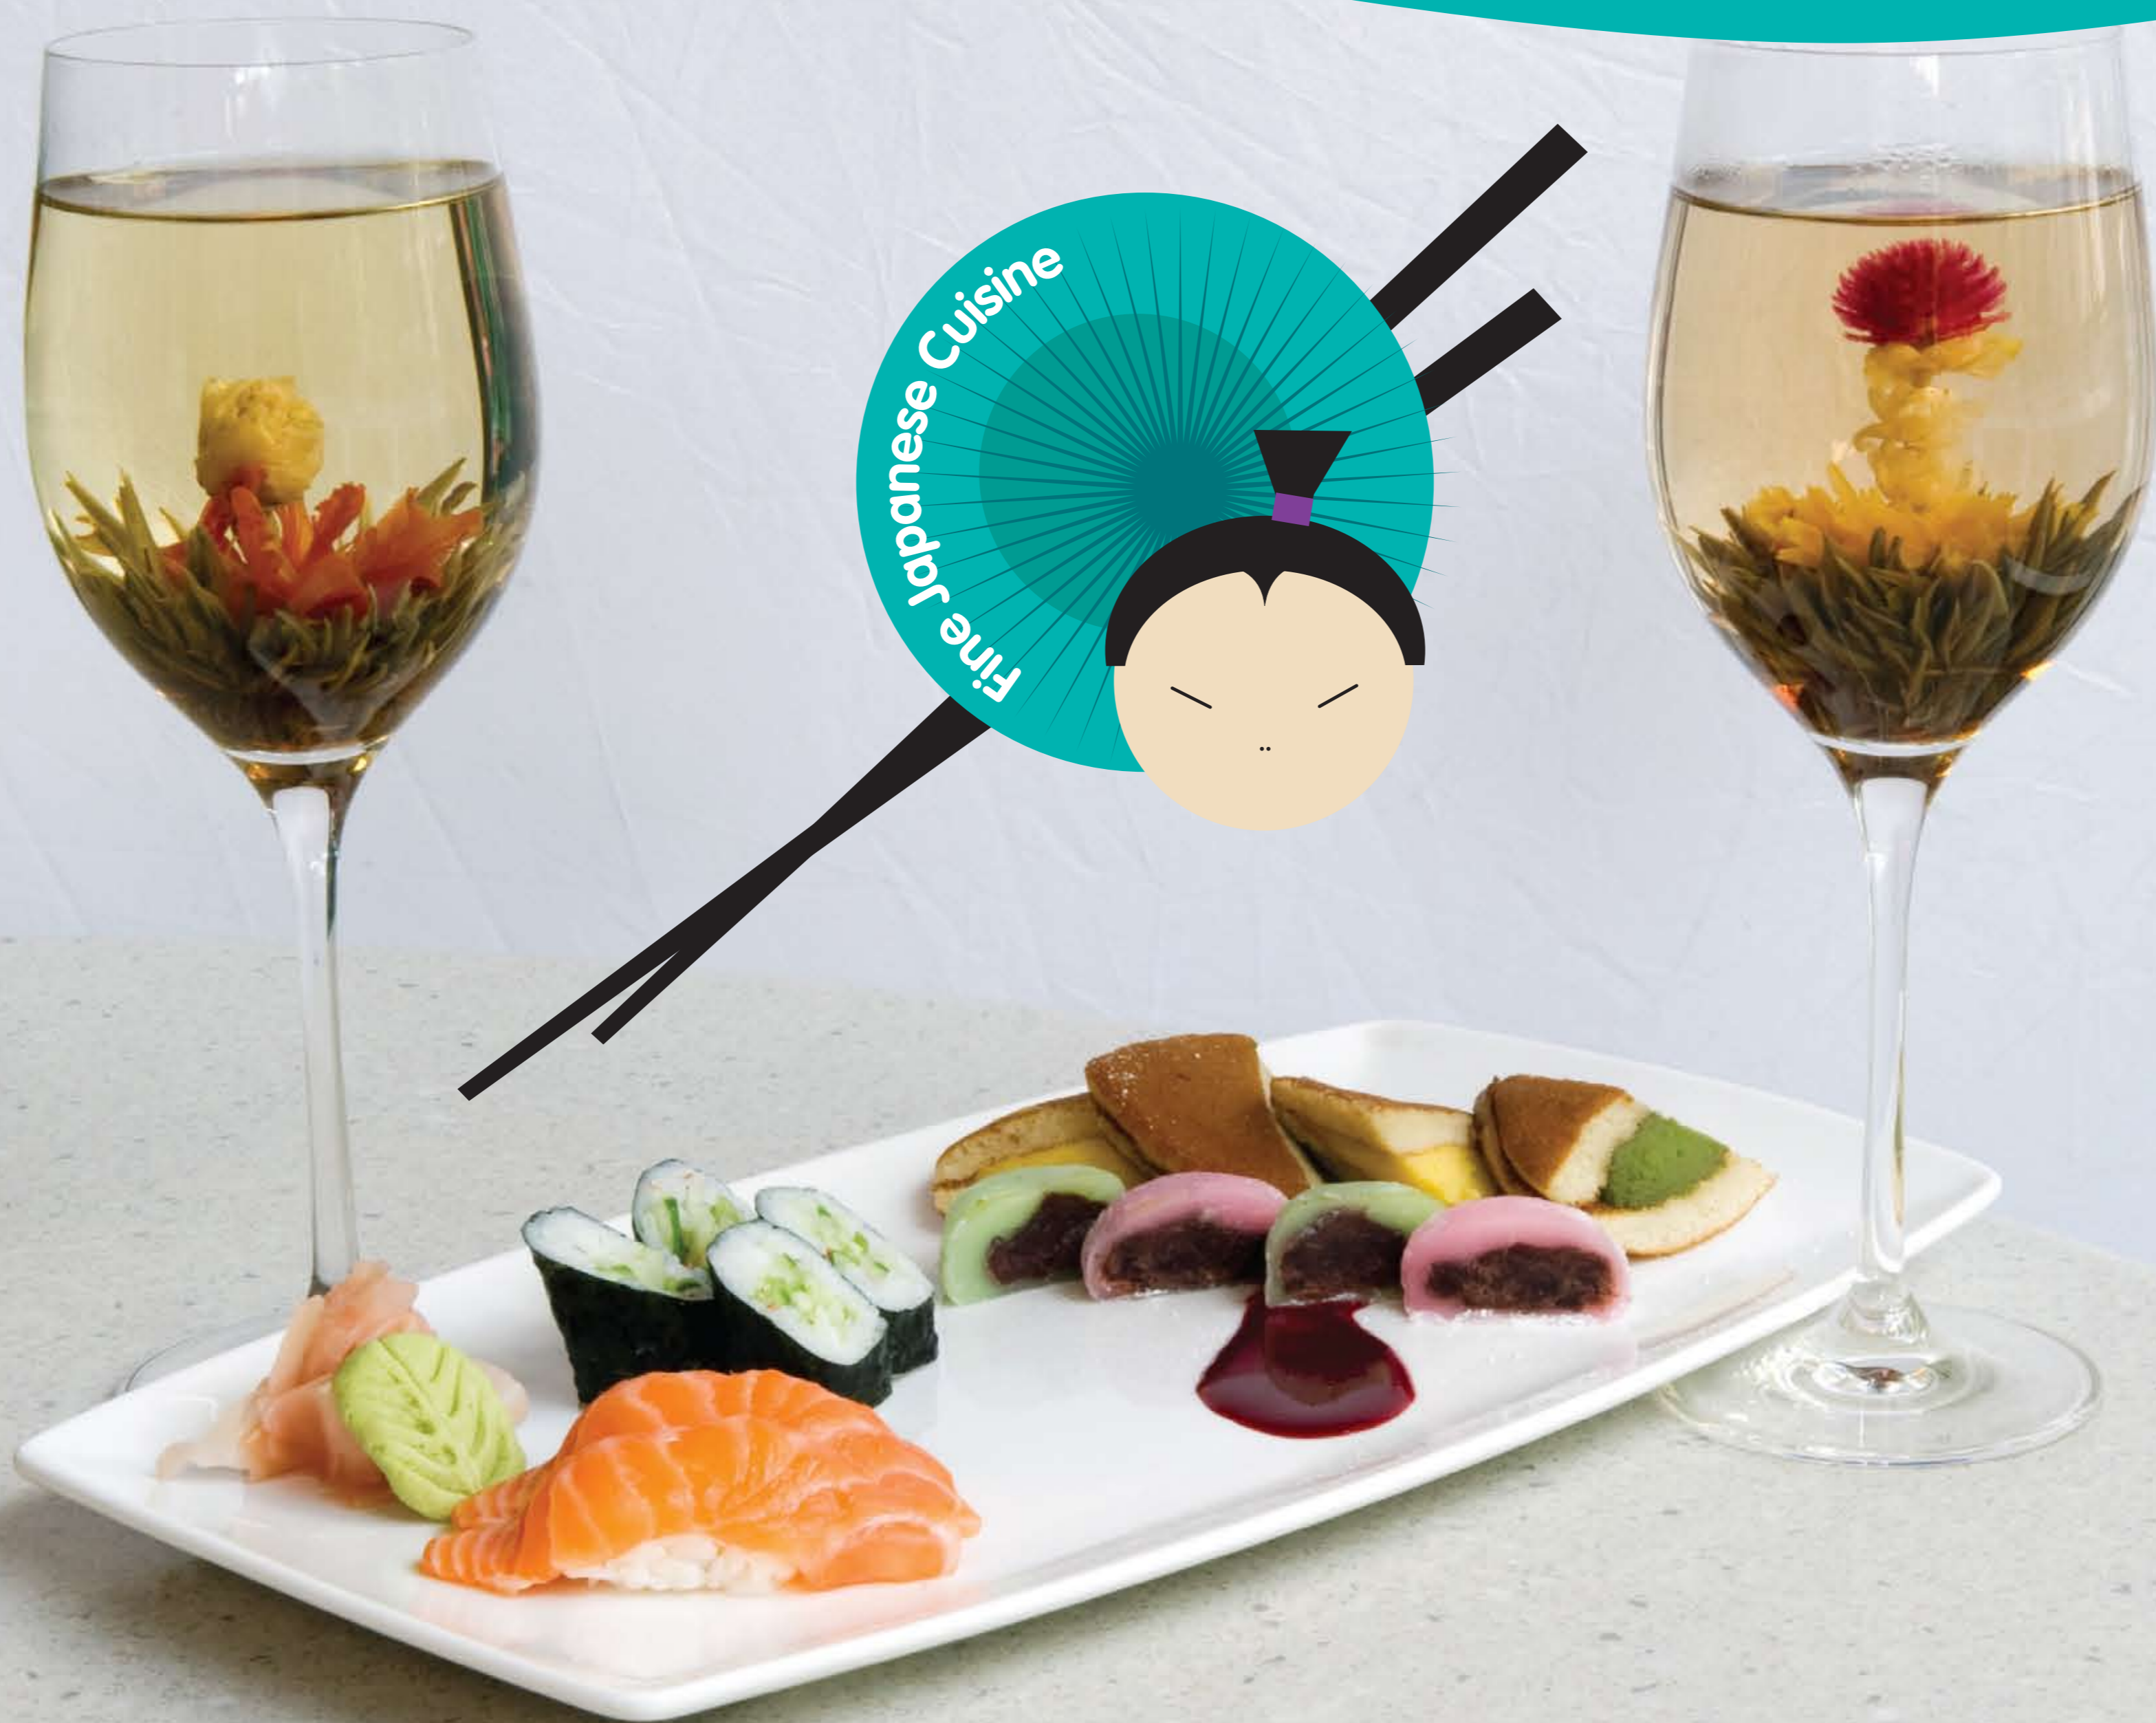

3pm till 5pm

Afternoon Tea may never be the same!

The **FIRST** Japanese Afternoon Tea in the UK

£6.95

1 FLORA TEA (Choose from 8 Varieties, Refillable)
2pc's SMOKED SALMON SUSHI or 4pc's KAPPA MAKI (Cucumber)
4pc's DORAYAKI (Japanese Pan Cake with Sweet Filling)
4pc's MOCHI (Japanese Rice Cake)